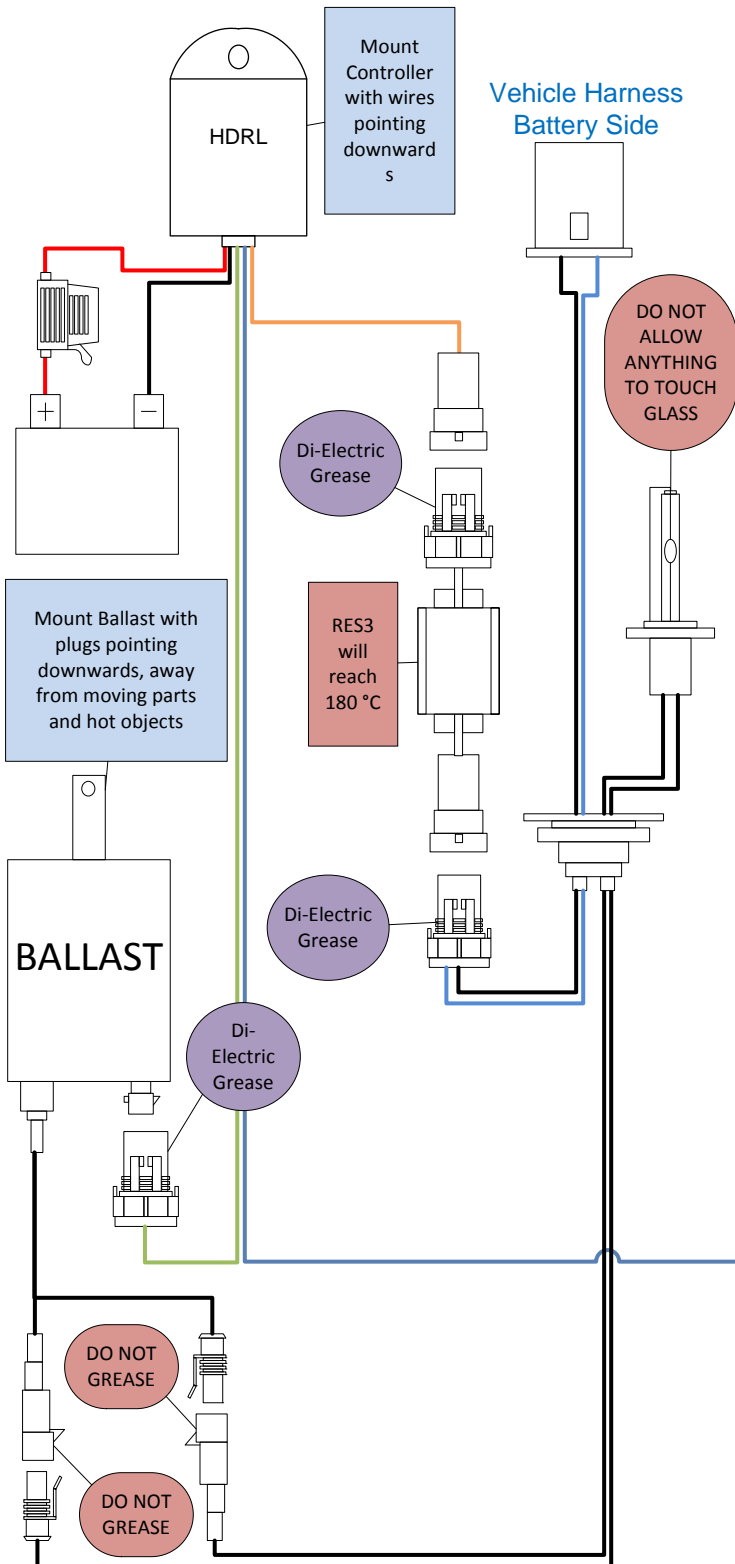

Single Beam HID Kit with HDRL x 1 and RES3 x 2

Battery Side of Vehicle

Opposite Side of Battery