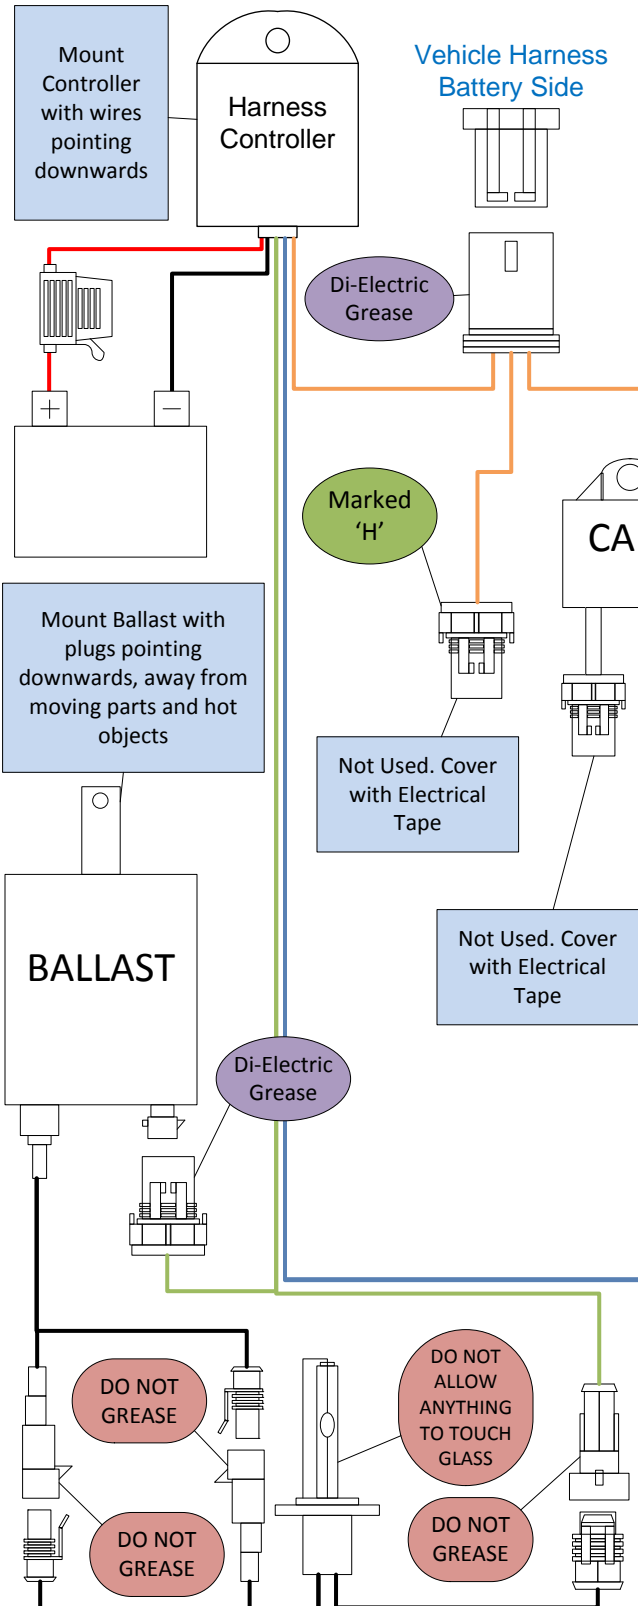

F8. 90047 Bi-Xenon HILO Kit with CAP2 to Low Beam

Battery Side of Vehicle

Opposite Side of Battery

90047 Bi-Xenon HILO Kit with 1 x CAP2 to L

Battery Side of Vehicle

Opposite Side of Battery