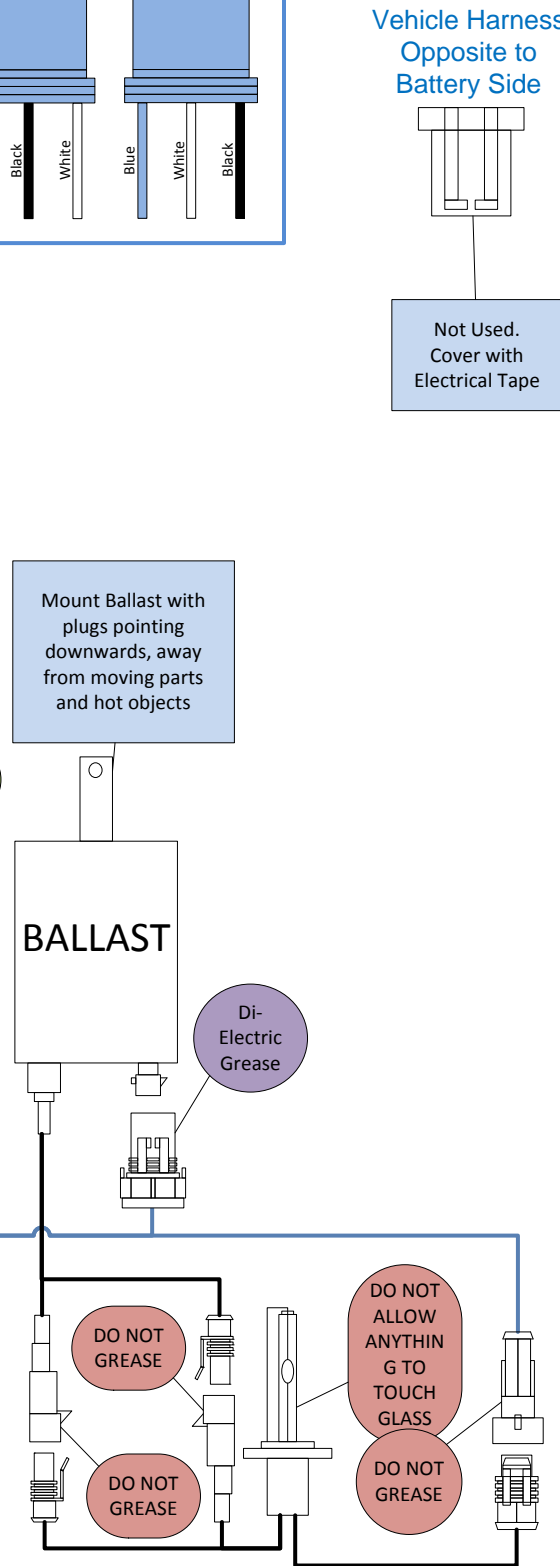

F8. 90047 Bi-Xenon HILO Kit with CAP2 to Low Beam

Battery Side of Vehicle

Opposite Side of Battery

90047 Bi-Xenon HILO Kit with 1 x CAP2 to L

Battery Side of Vehicle

Opposite Side of Battery