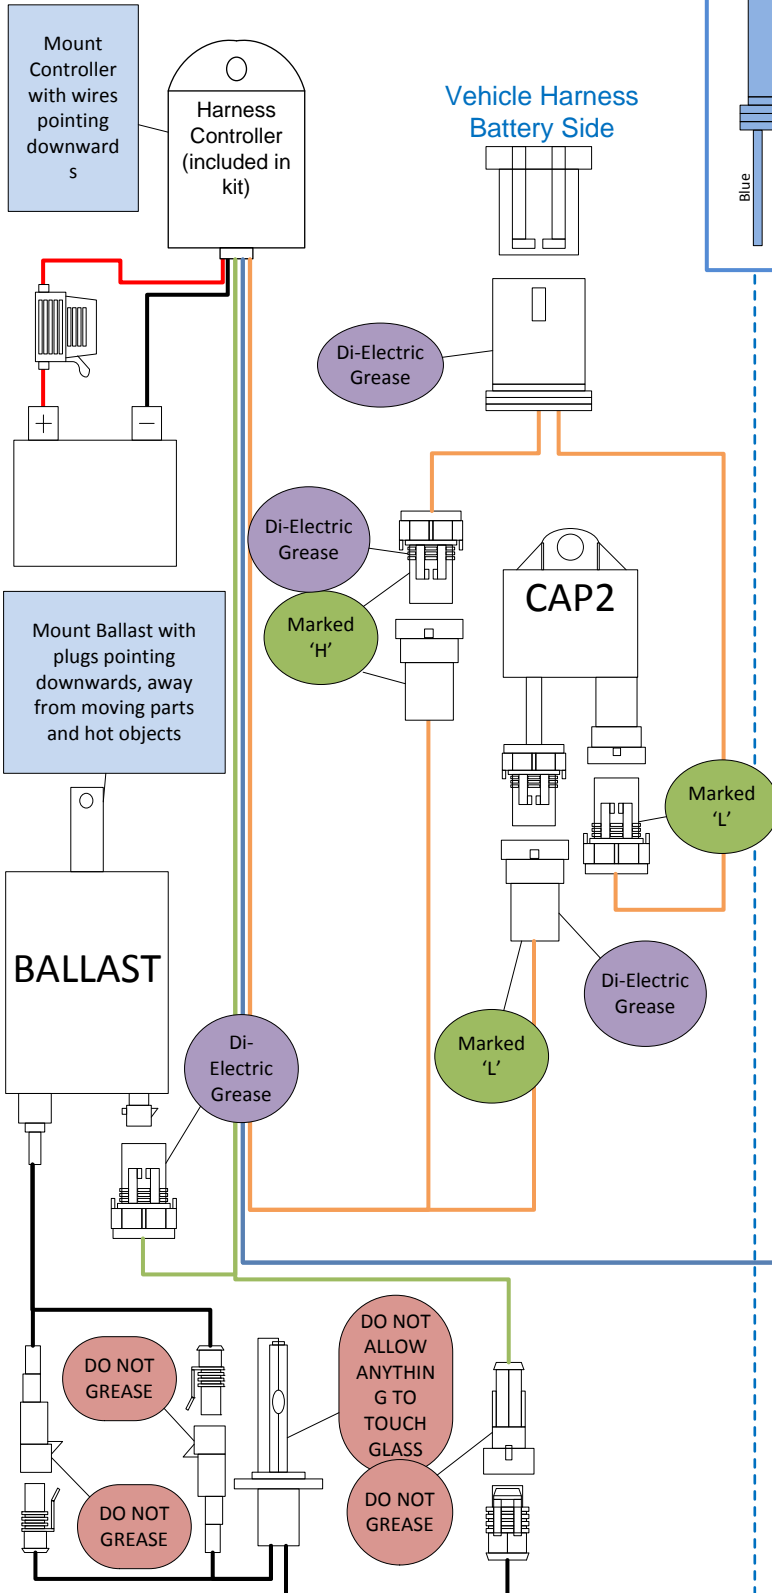

F8. 90047 Bi-Xenon HILO Kit with CAP2 to Low Beam

Battery Side of Vehicle

Opposite Side of Battery

90047 Bi-Xenon HILO Kit with 1 x CAP2 to L

Battery Side of Vehicle

Opposite Side of Battery