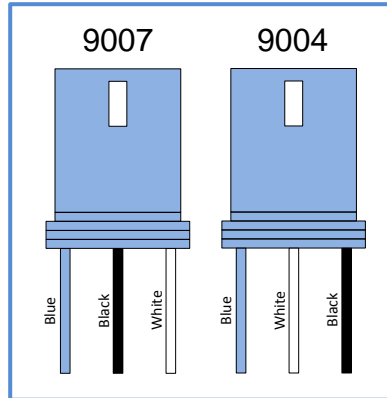

F8. 90047 Bi-Xenon HILO Kit with CAP2 to Low Beam

Battery Side of Vehicle

Opposite Side of Battery

90047 Bi-Xenon HILO Kit with 1 x CAP2 to L

Battery Side of Vehicle

Opposite Side of Battery