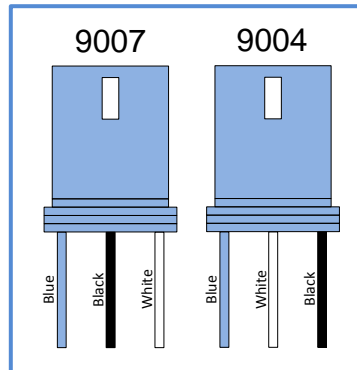

F8. 90047 Bi-Xenon HILO Kit with CAP2 to Low Beam

Battery Side of Vehicle

Opposite Side of Battery

90047 Bi-Xenon HILO Kit with 1 x CAP2 to L

Battery Side of Vehicle

Opposite Side of Battery