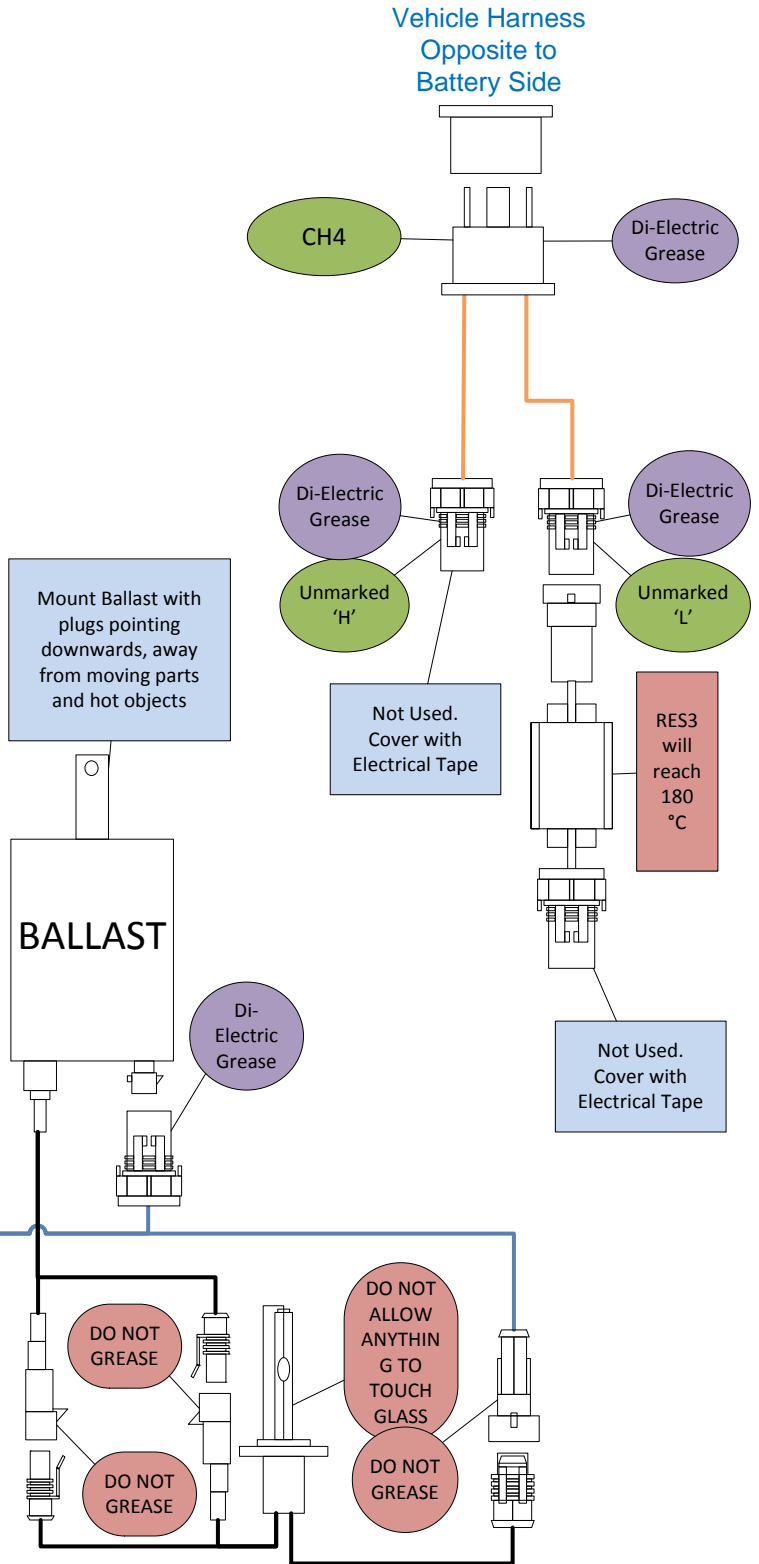

G4. H4 Bi-Xenon HILO Kit with 2 x RES3 and 1 x CH4 to Low Beam

Battery Side of Vehicle

Opposite Side of Battery

H4 Bi-Xenon HILO Kit with 2 x RES3 to Low Beam and CH4

Battery Side of Vehicle

Opposite Side of Battery