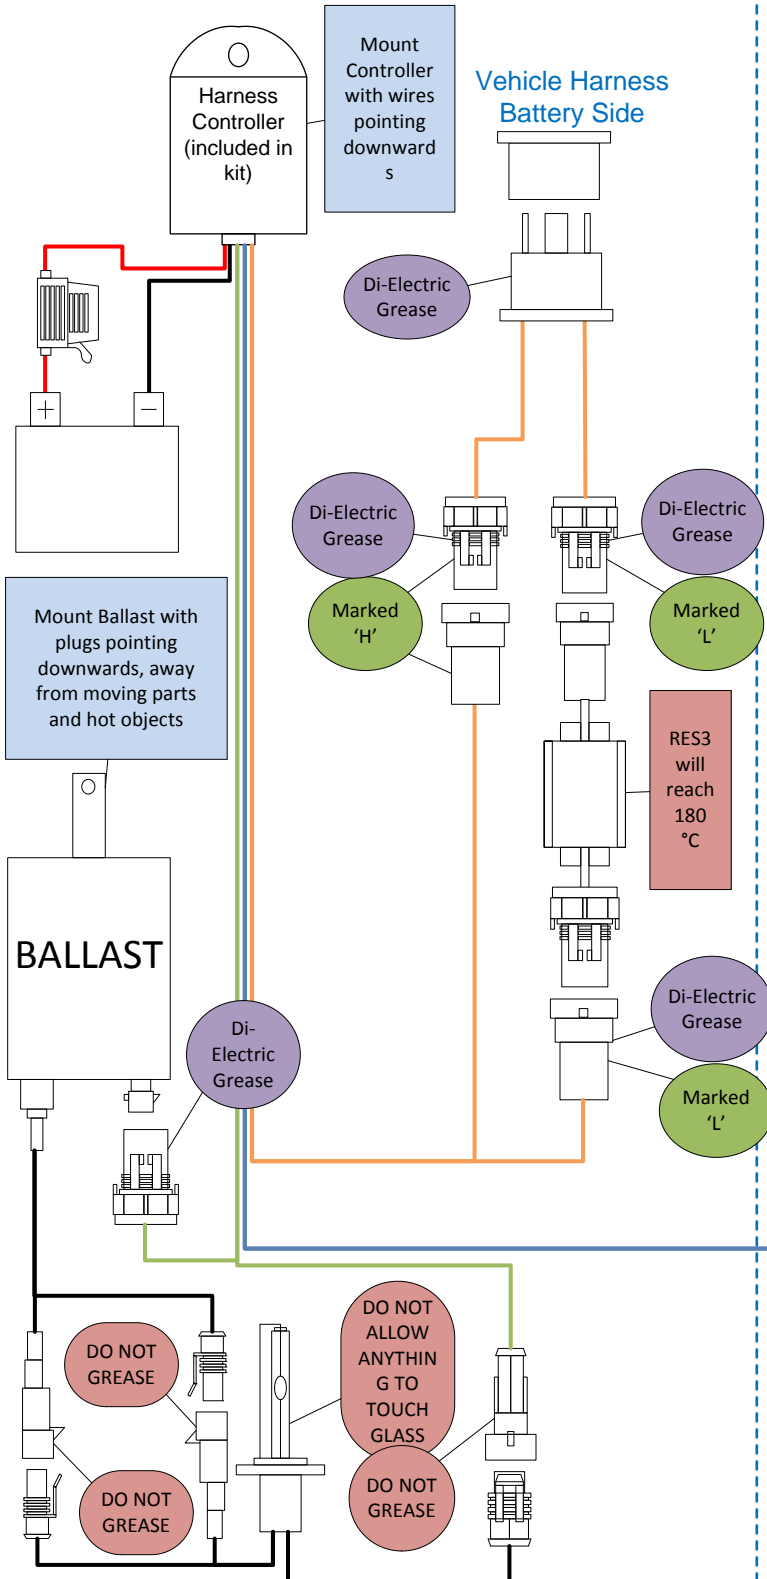

G4. H4 Bi-Xenon HILO Kit with 2 x RES3 and 1 x CH4 to Low Beam

Battery Side of Vehicle

Opposite Side of Battery

H4 Bi-Xenon HILO Kit with 2 x RES3 to Low Beam and CH4

Battery Side of Vehicle

Opposite Side of Battery