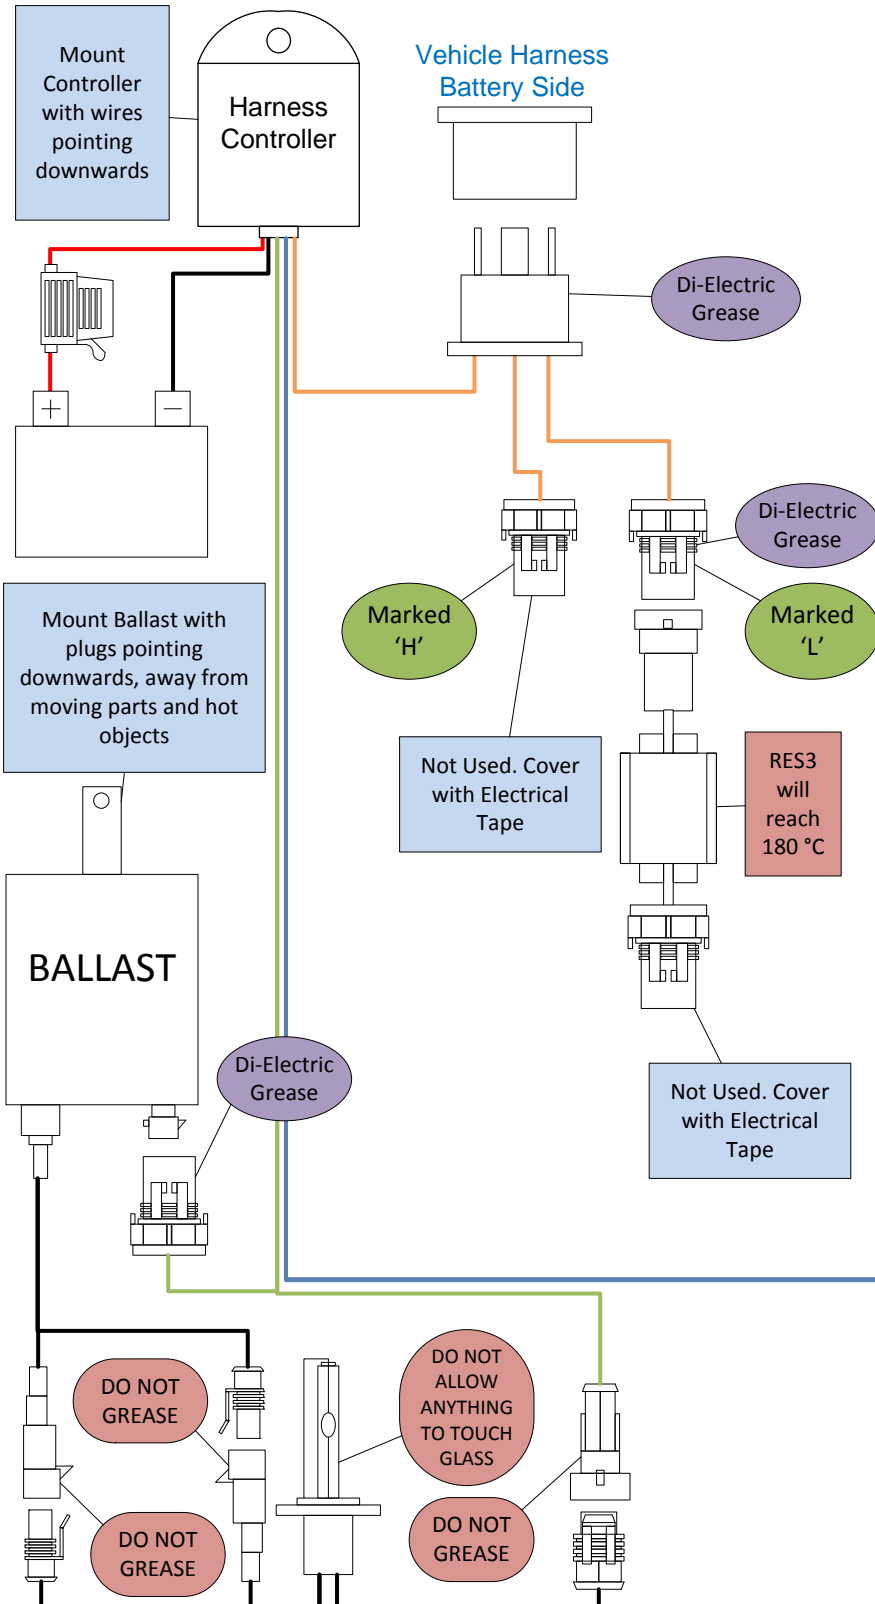

G4. H4 Bi-Xenon HILO Kit with 2 x RES3 and 1 x CH4 to Low Beam

Battery Side of Vehicle

Opposite Side of Battery

H4 Bi-Xenon HILO Kit with 2 x RES3 to Low Beam and CH4

Battery Side of Vehicle

Opposite Side of Battery