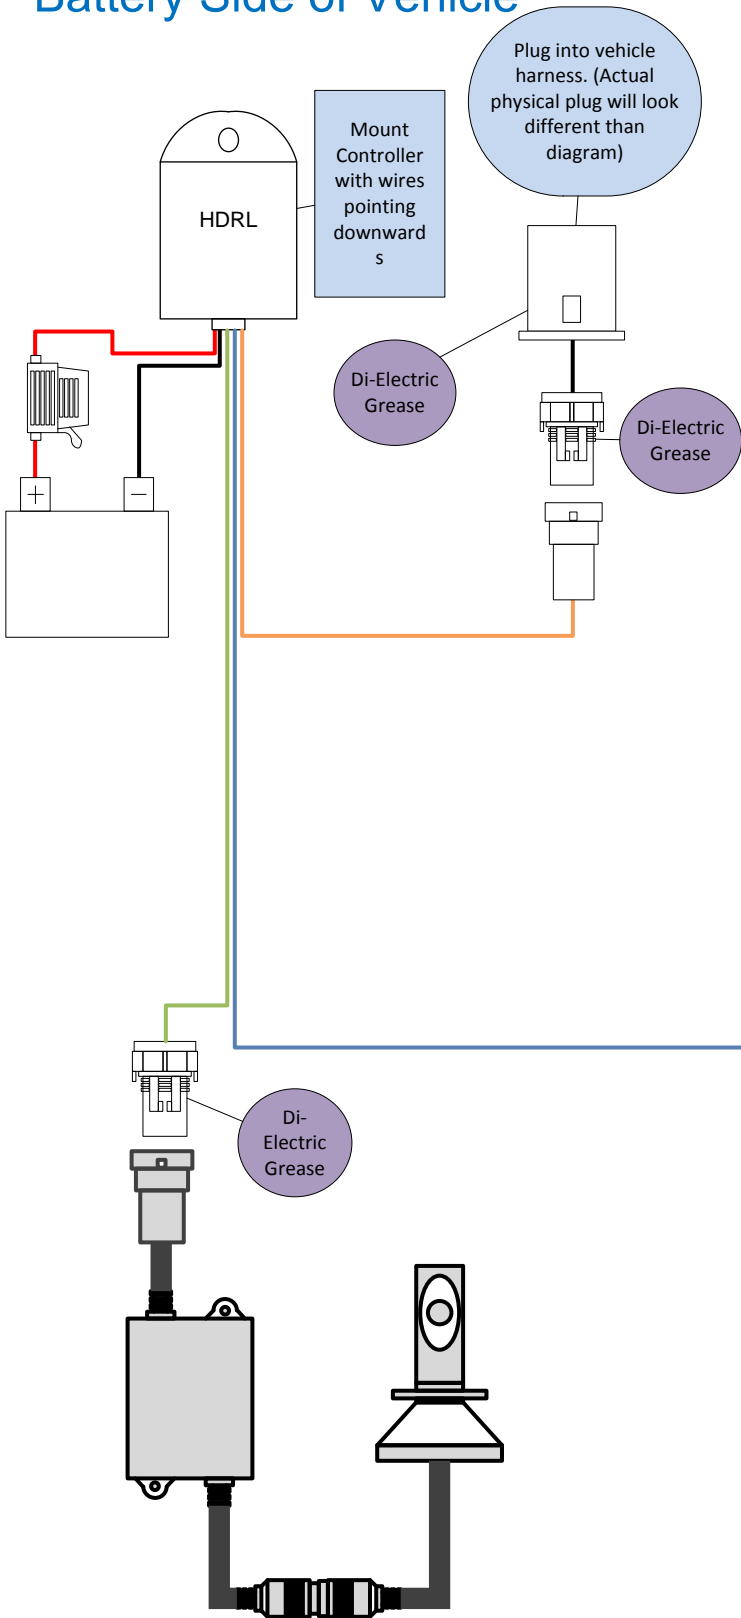

Single Beam Xtreme LED Kit with HDRL x 1

Battery Side of Vehicle

Opposite Side of Battery