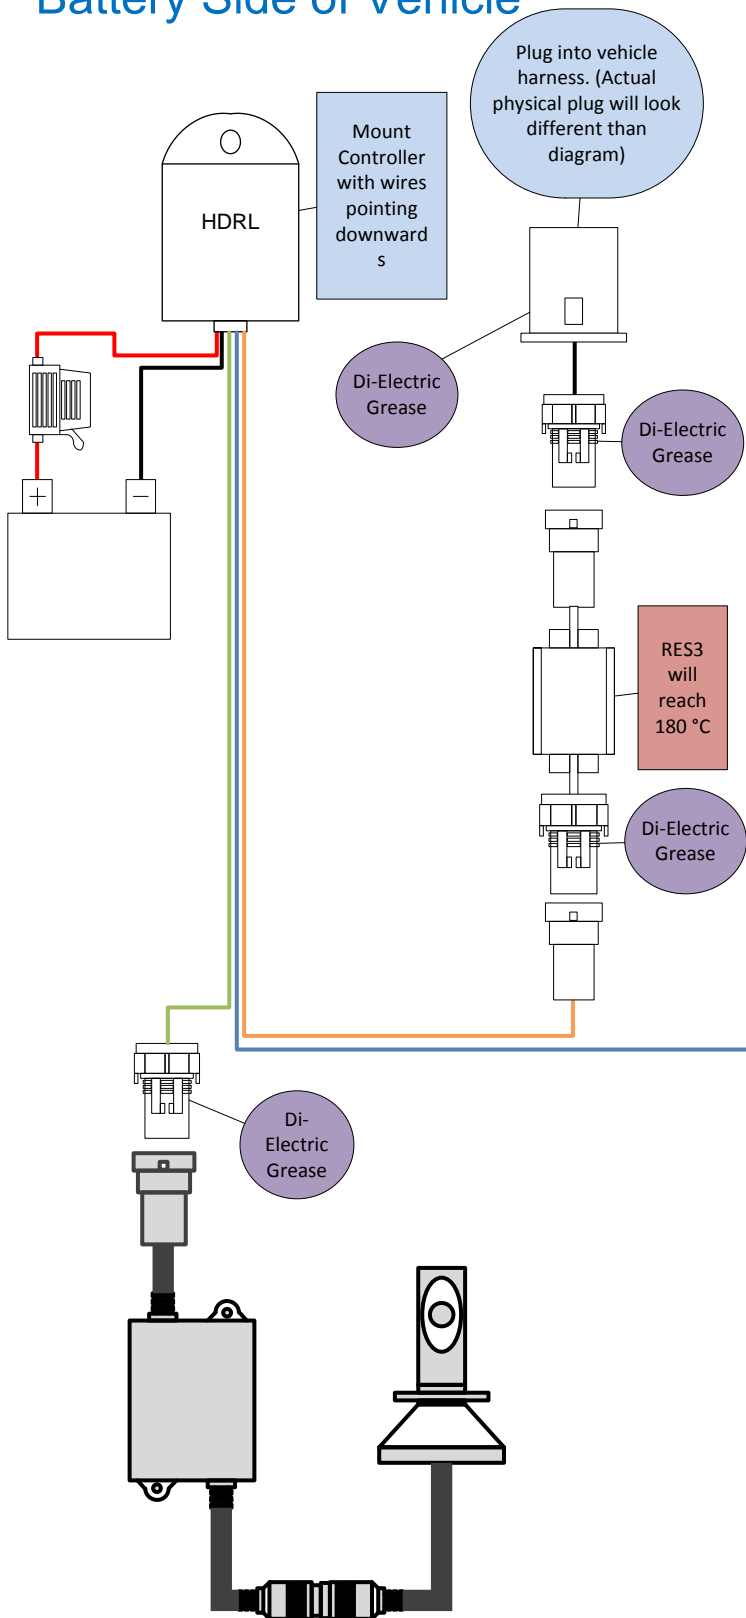

## Single Beam Xtreme LED Kit with HDRL x 1 and RES3 x 2

### Battery Side of Vehicle

### Opposite Side of Battery