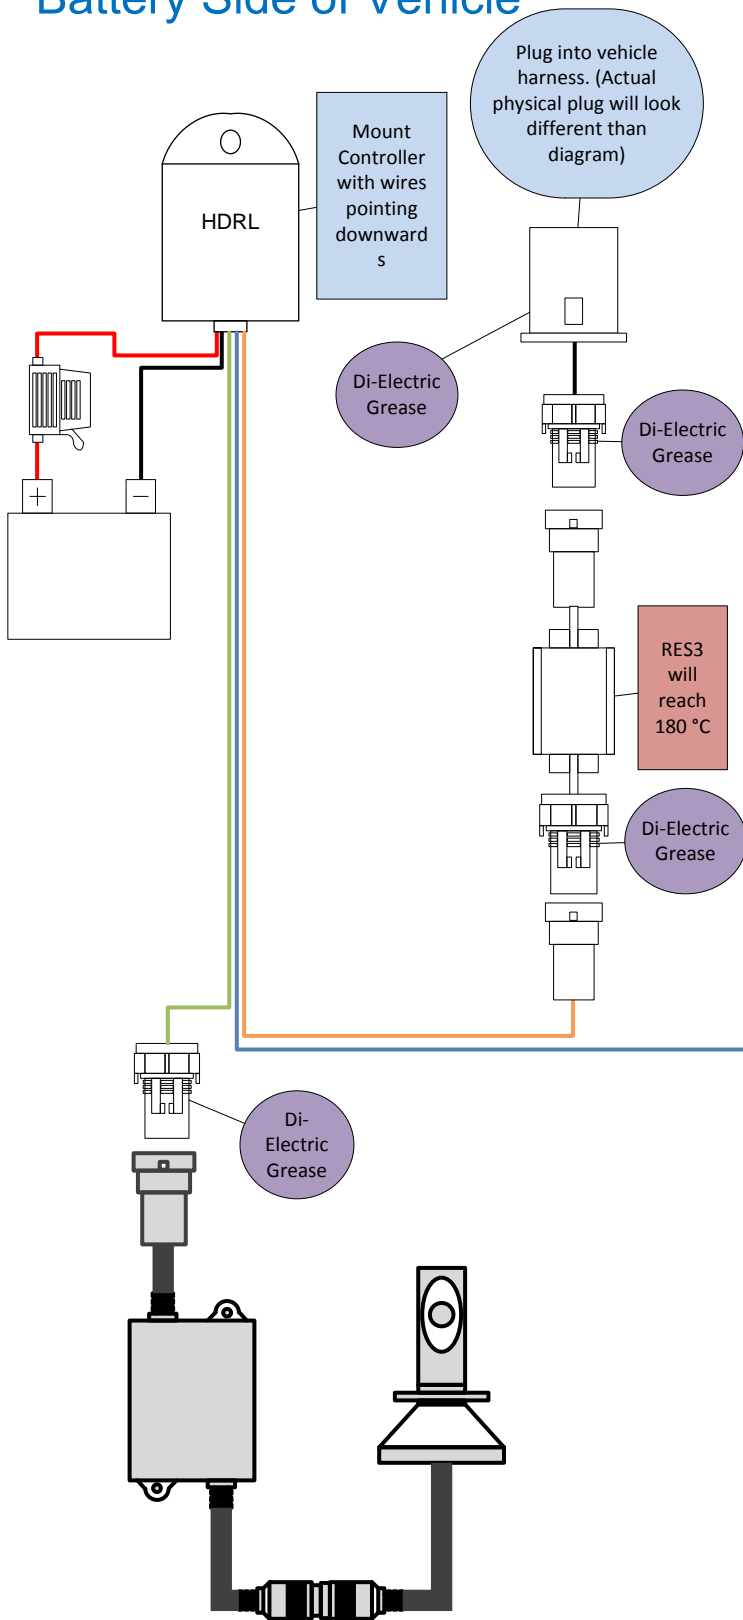

Single Beam Xtreme LED Kit with HDRL x 1 and RES3 on battery side

Battery Side of Vehicle

Opposite Side of Battery