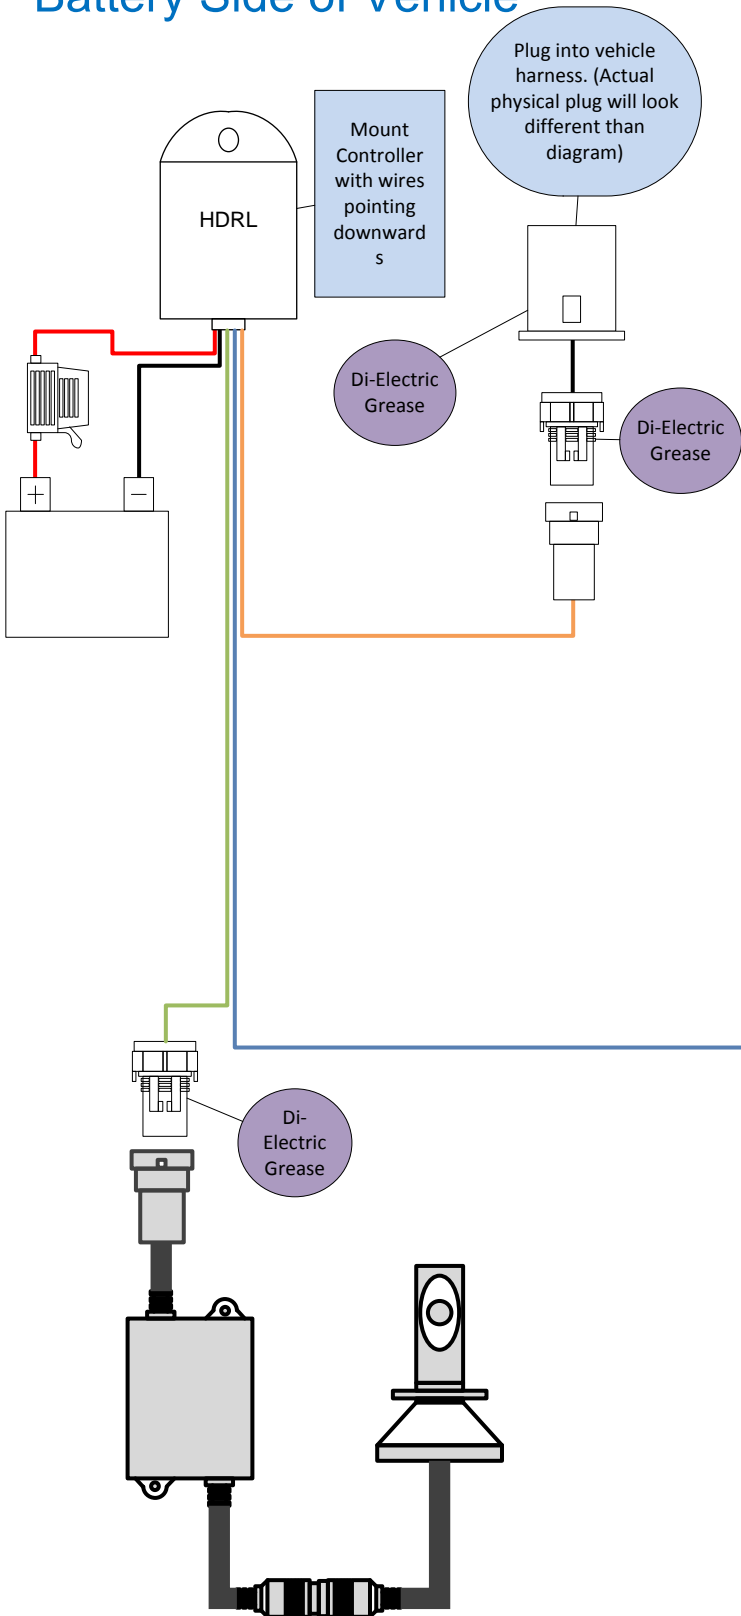

Single Beam Xtreme LED Kit with HDRL x 1 and RES3 on Opposite Side

Battery Side of Vehicle

Opposite Side of Battery