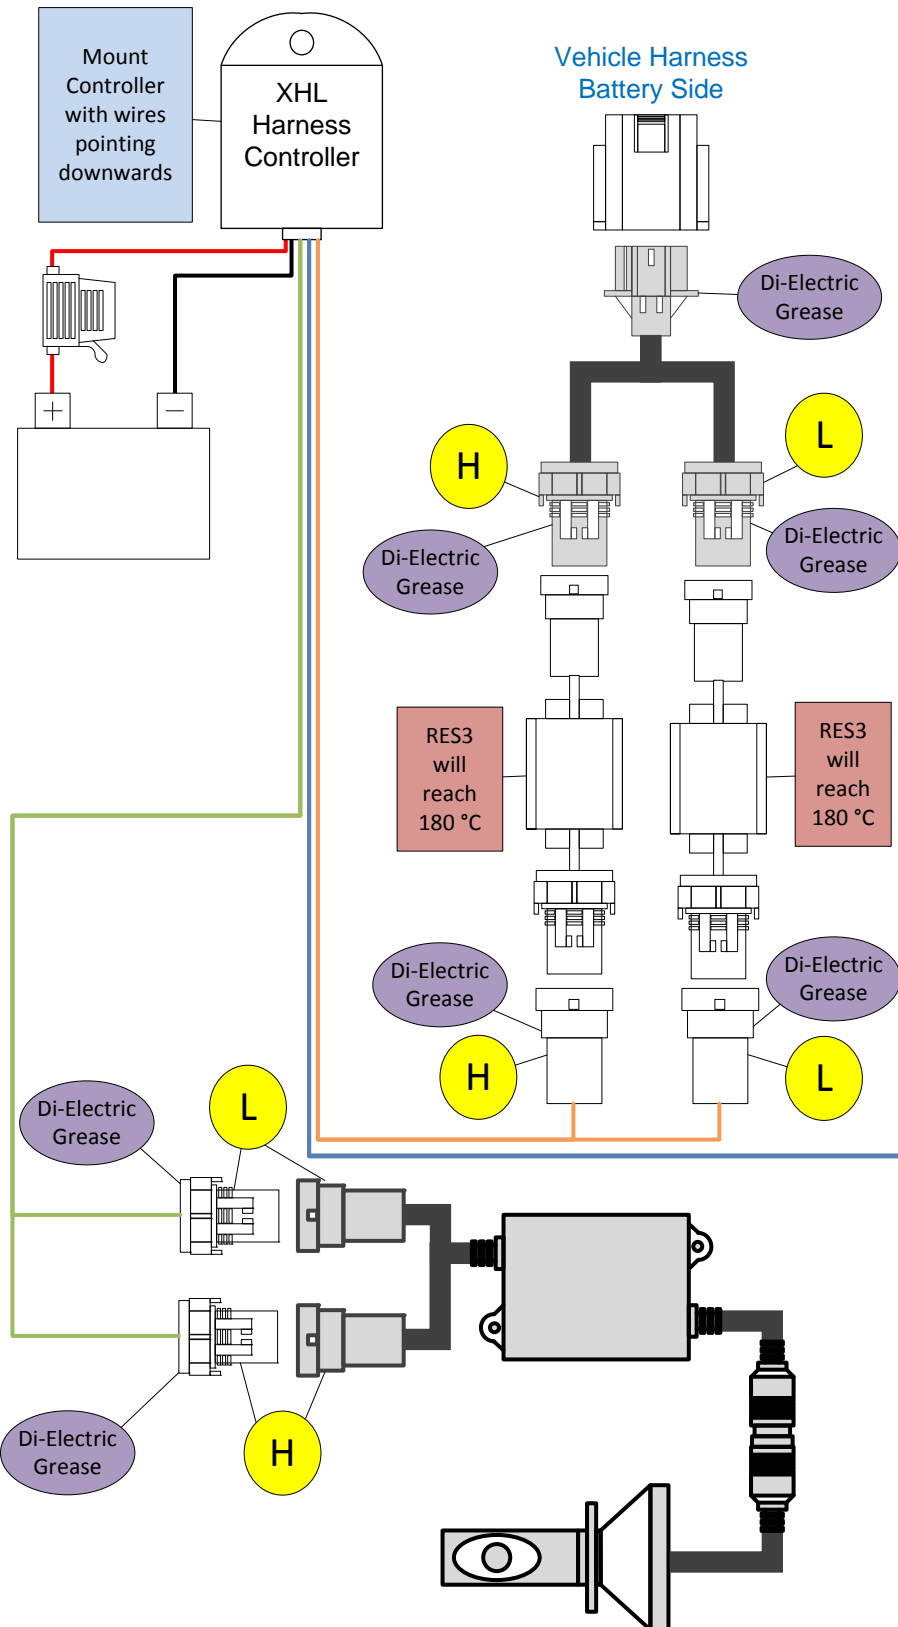

H13 Xtreme LED Kit with XHL x 1 and RES3 x 2 to Battery Side

Battery Side of Vehicle

Opposite Side of Battery