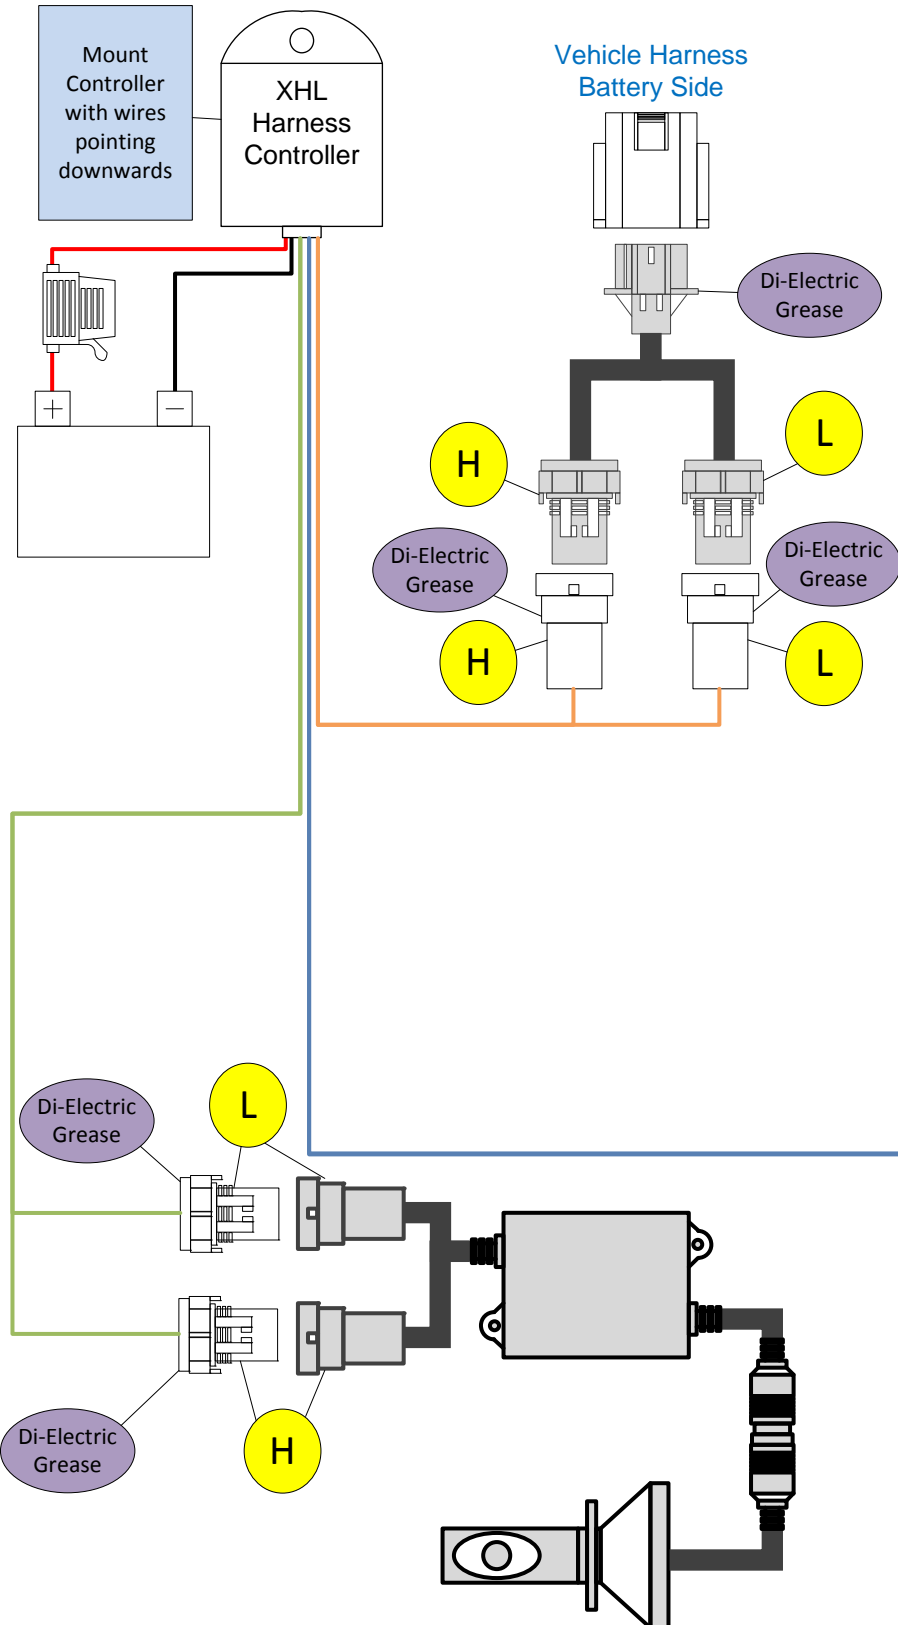

H13 Xtreme LED Kit with XHL x 1 and RES3 x 1 to L non-battery side

Battery Side of Vehicle

Opposite Side of Battery