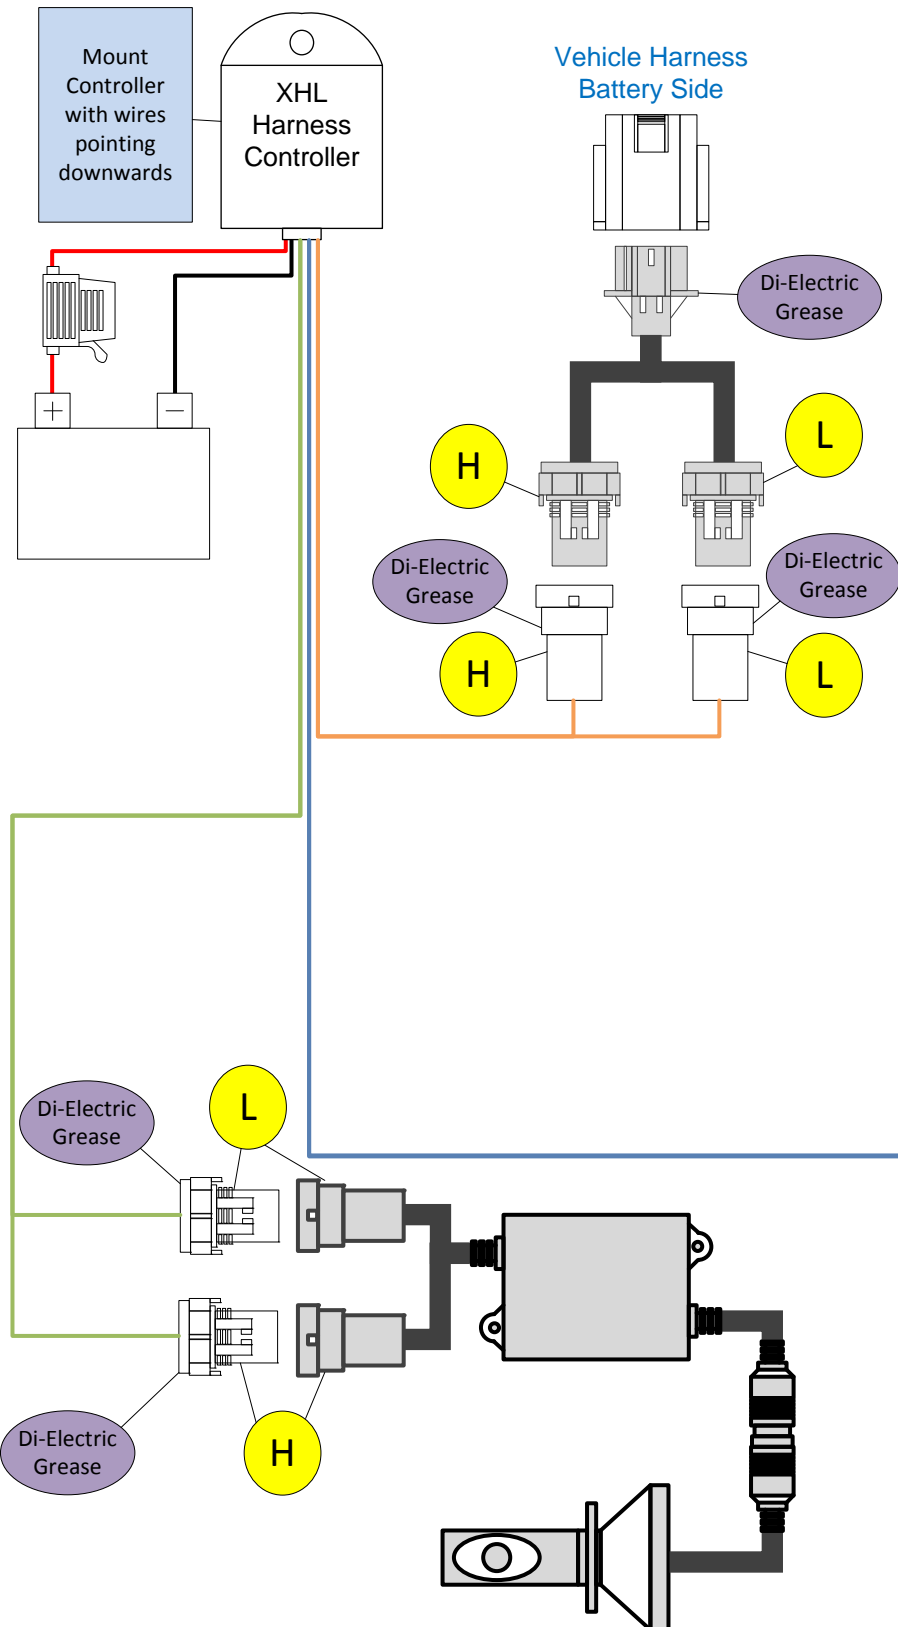

H13 Xtreme LED Kit with XHL x 1 and RES3 x 1 to H non-battery side

Battery Side of Vehicle

Opposite Side of Battery