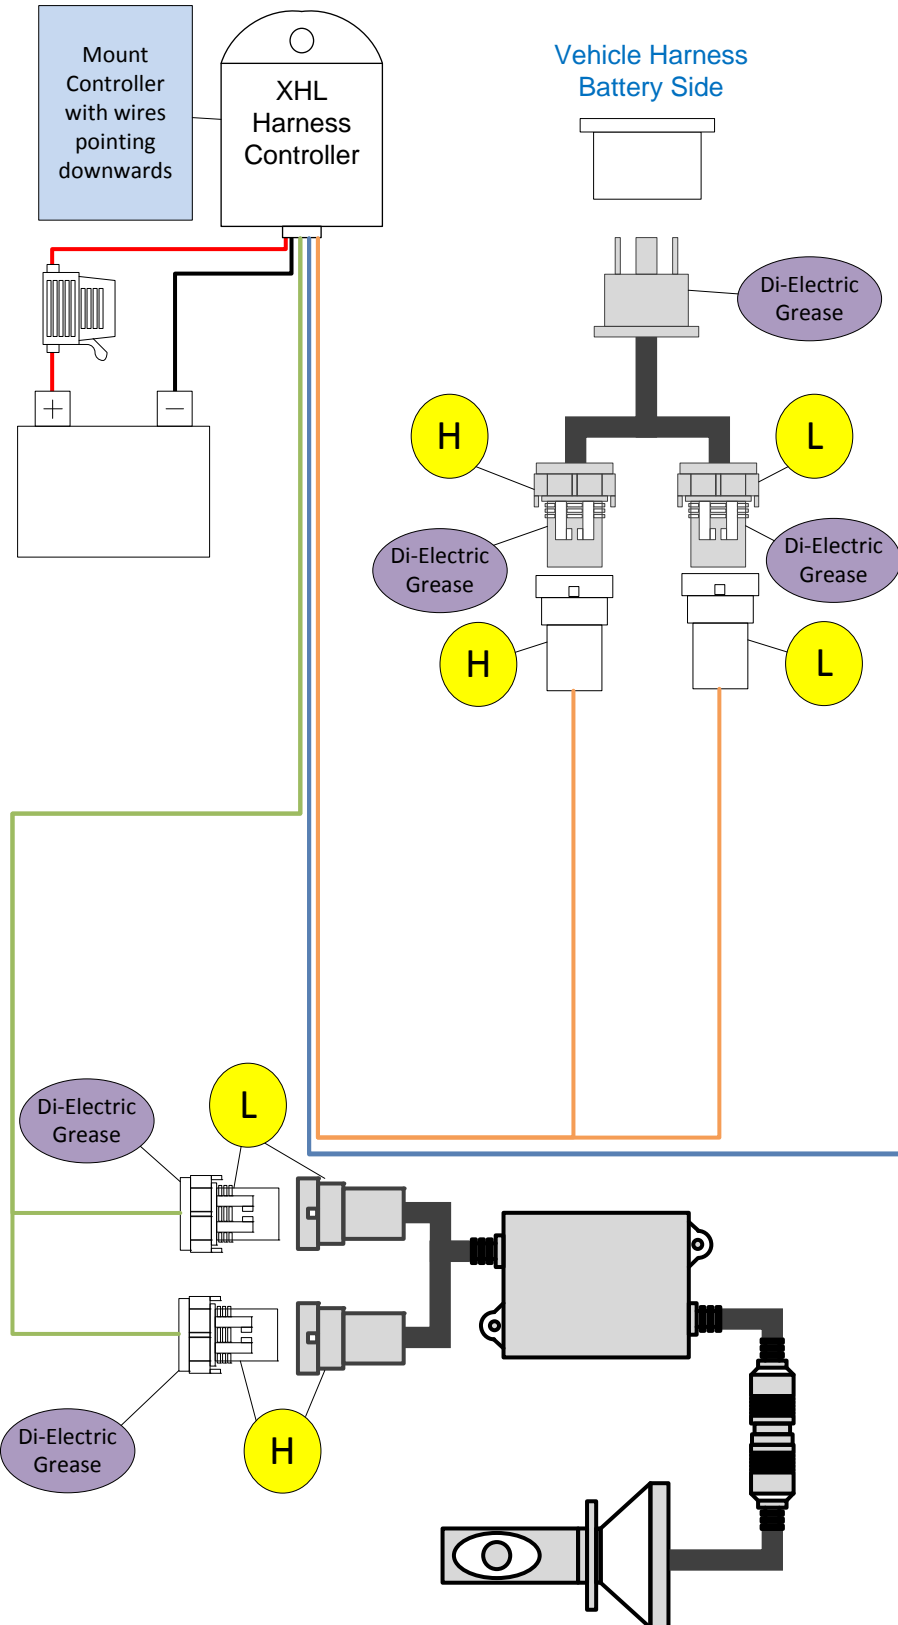

H4 Xtreme LED Kit with XHL x 1

Battery Side of Vehicle

Opposite Side of Battery