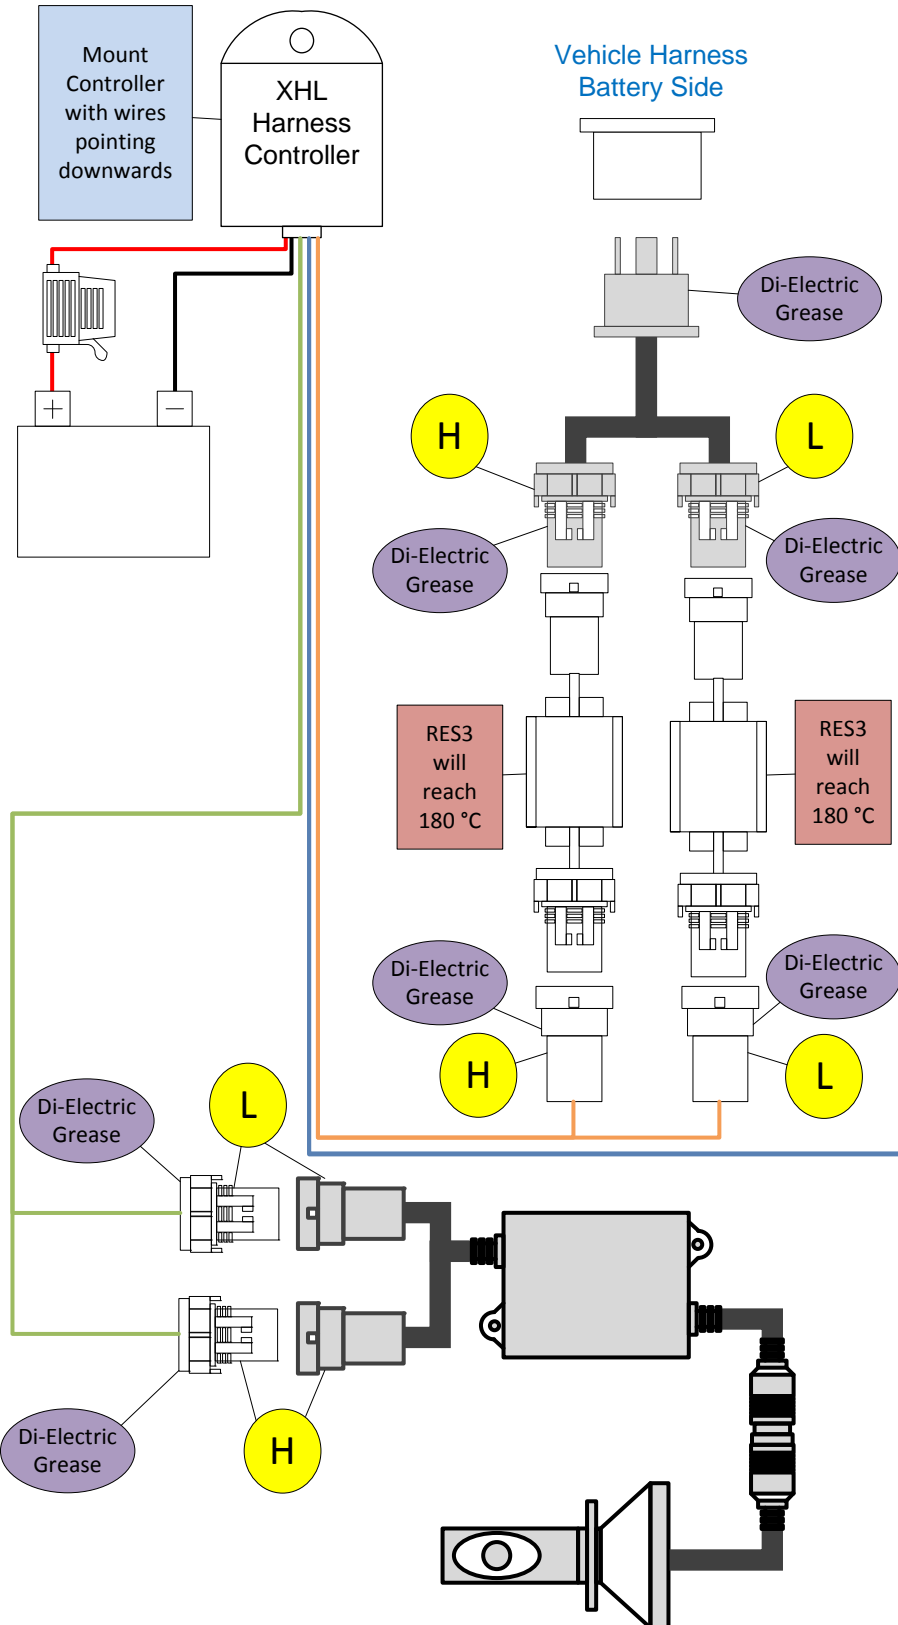

H4 Xtreme LED Kit with XHL x 1 and RES3 x 4

Battery Side of Vehicle

Opposite Side of Battery