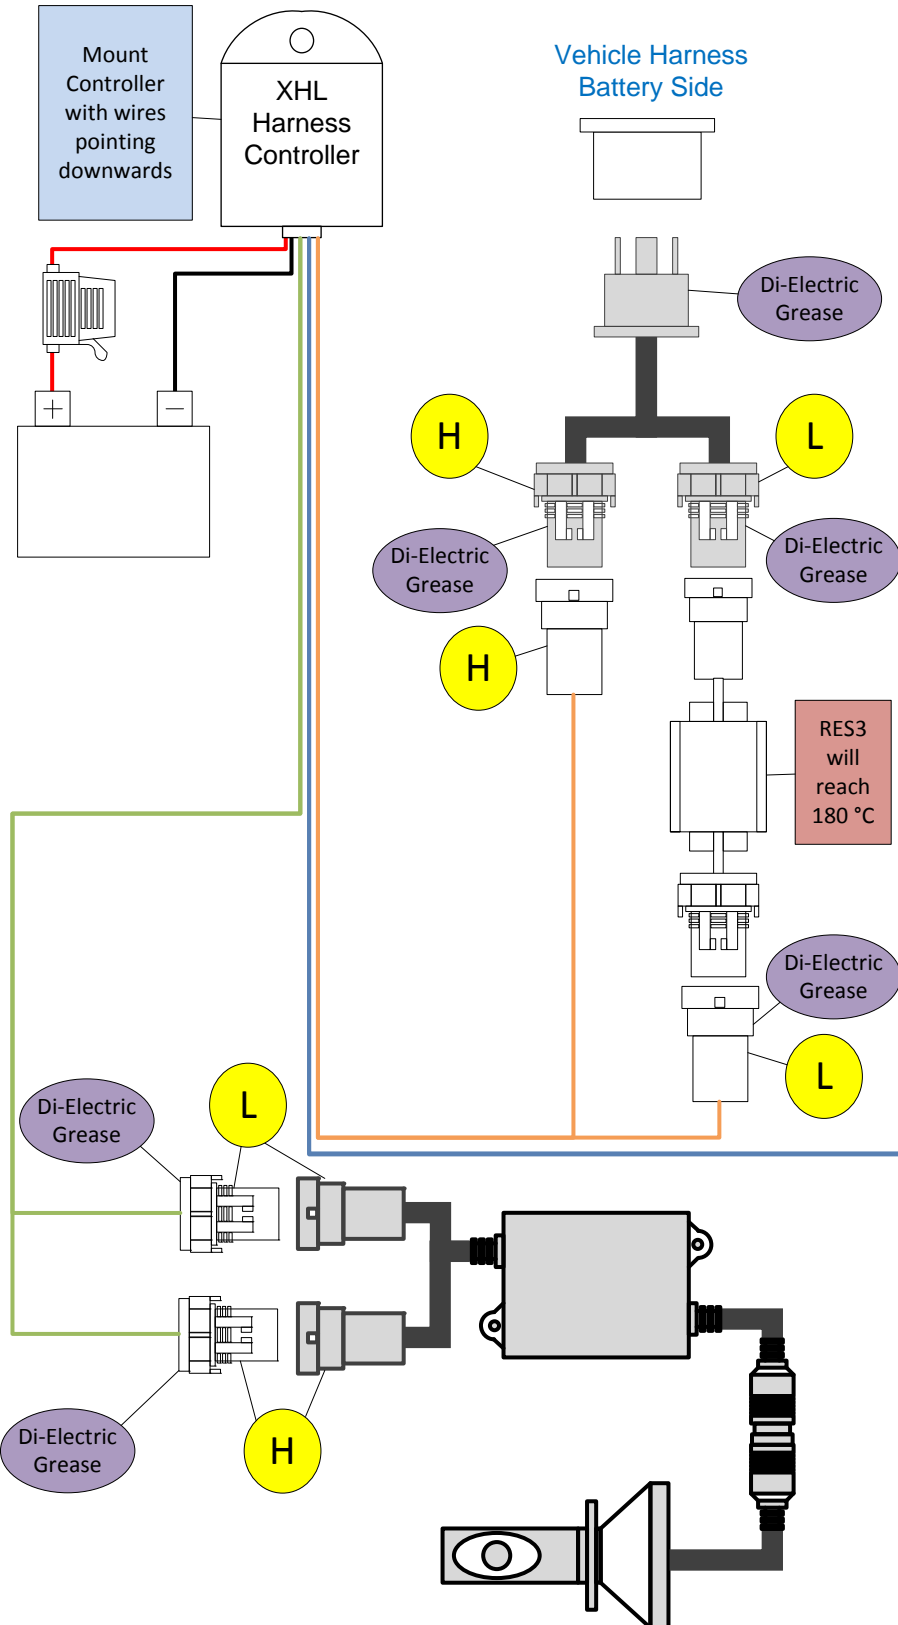

H4 Xtreme LED Kit with XHL x 1 and RES3 x 2 to Low Beam

Battery Side of Vehicle

Opposite Side of Battery