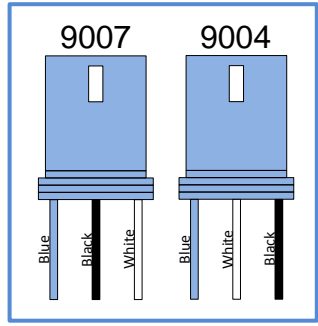

9007 Xtreme LED Kit with XHL

Battery Side of Vehicle

Opposite Side of Battery