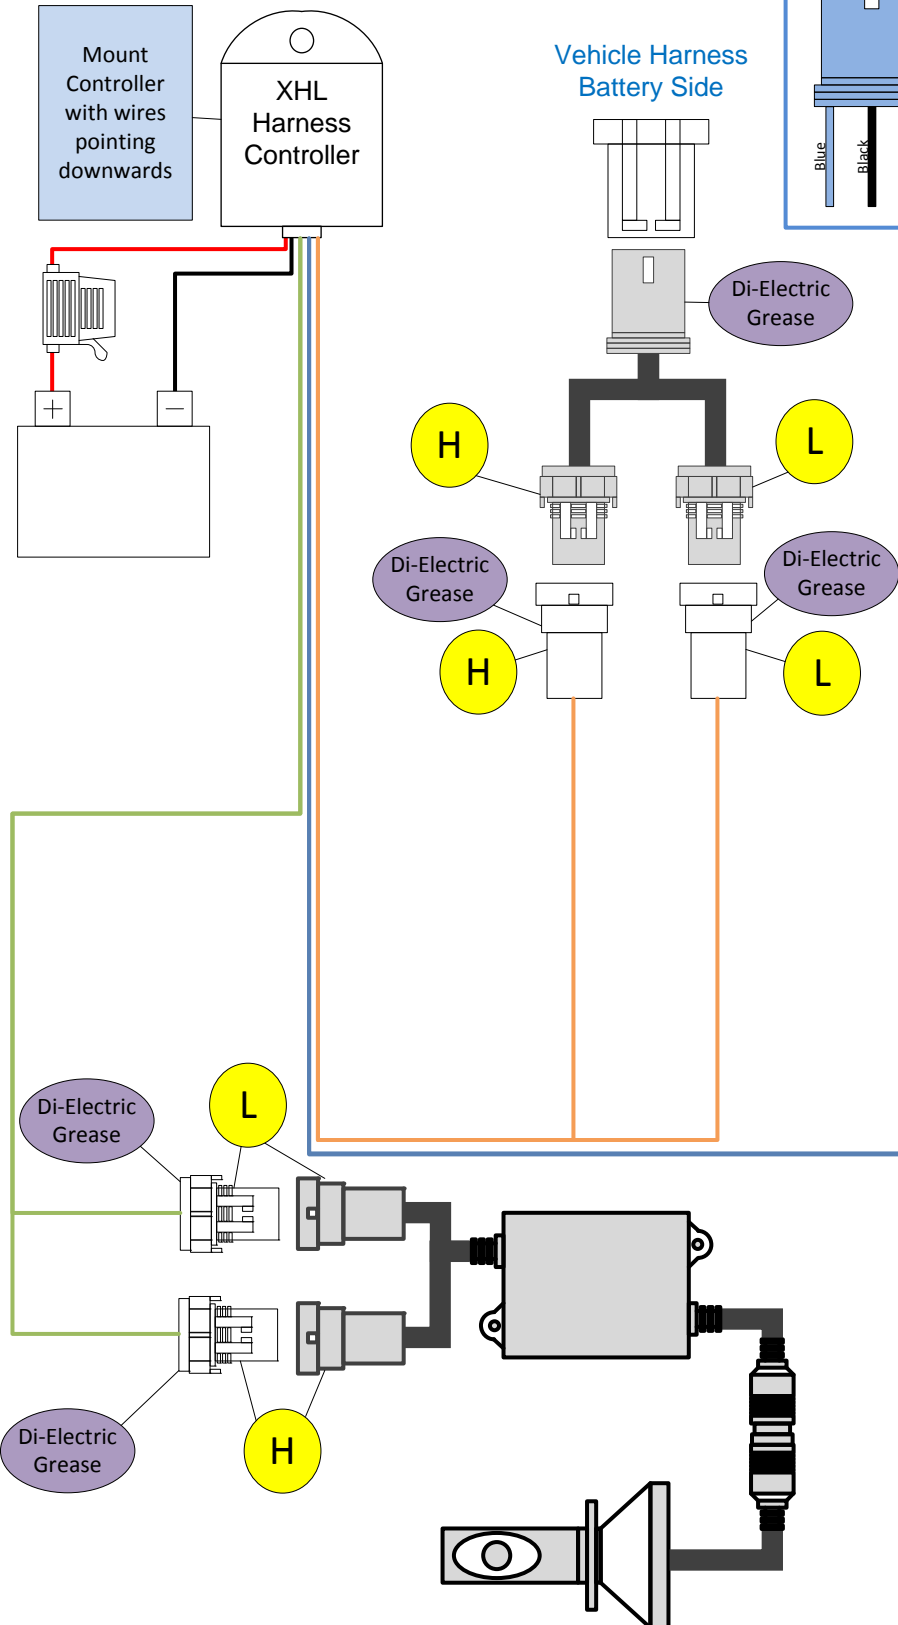

9007 Xtreme LED Kit with XHL

Battery Side of Vehicle

Opposite Side of Battery